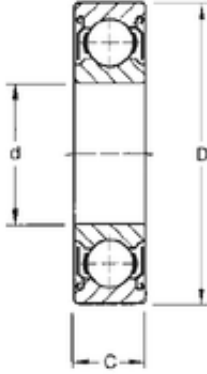

## Bearing de Mexico, S.A.

34,925 mm x 63,5 mm x 14,288 mm CYSD  
R22-ZZ deep groove ball bearings

Bearing No. R22-ZZ

Size	34.925x63.5x14.288 mm
Bore Diameter	34,925 mm
Outer Diameter	63,5 mm
Width	14,288 mm
d	34,925 mm
D	63,5 mm
B	14,288 mm
C	14,288 mm
r min.	1 mm
Weight	0,1332 Kg
Basic dynamic load rating (C)	16,21 kN

R22-ZZ Bearing 2D drawings and 3D CAD models