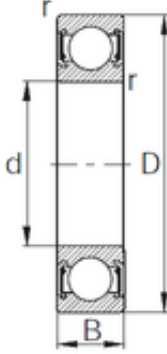

Bearing de Mexico, S.A.

240 mm x 320 mm x 38 mm CYSD 6948-2RZ
deep groove ball bearings

Bearing No. 6948-2RZ

Size	240x320x38 mm
Bore Diameter	240 mm
Outer Diameter	320 mm
Width	38 mm
d	240 mm
D	320 mm
B	38 mm
C	38 mm
r min.	2,1 mm
Weight	8,49 Kg
Basic dynamic load rating (C)	154 kN

6948-2RZ Bearing 2D drawings and 3D CAD models