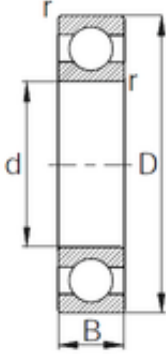

## Bearing de Mexico, S.A.

15 mm x 28 mm x 7 mm CYSD 6902 deep groove ball bearings

Bearing No. 6902

|                               |            |
|-------------------------------|------------|
| Size                          | 15x28x7 mm |
| Bore Diameter                 | 15 mm      |
| Outer Diameter                | 28 mm      |
| Width                         | 7 mm       |
| d                             | 15 mm      |
| D                             | 28 mm      |
| B                             | 7 mm       |
| C                             | 7 mm       |
| r min.                        | 0,3 mm     |
| Weight                        | 0,018 Kg   |
| Basic dynamic load rating (C) | 4 kN       |

6902 Bearing 2D drawings and 3D CAD models