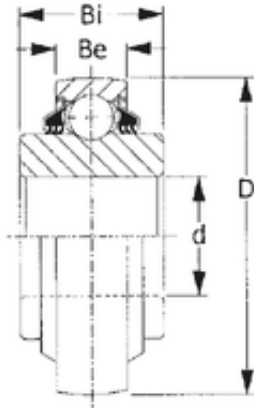

Bearing de Mexico, S.A.

49,4 mm x 90 mm x 36,53 mm CYSD
W210PPB9 deep groove ball bearings

Bearing No. W210PPB9

Size	49.4x90x36.53 mm
Bore Diameter	49,4 mm
Outer Diameter	90 mm
Width	36,53 mm
d	49,4 mm
D	90 mm
B	36,53 mm
C	23 mm
Be	23 mm

W210PPB9 Bearing 2D drawings and 3D CAD models