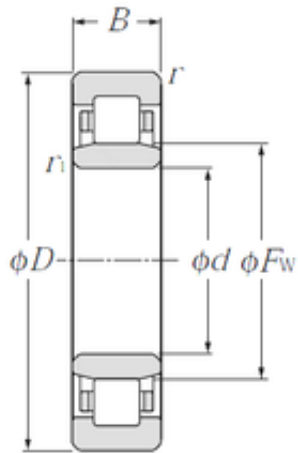

## Bearing de Mexico, S.A.

105 mm x 190 mm x 36 mm CYSD NU221  
cylindrical roller bearings

Bearing No. NU221

Size	105x190x36 mm
Bore Diameter	105 mm
Outer Diameter	190 mm
Width	36 mm
d	105 mm
Fw	126,8 mm
D	190 mm
B	36 mm
C	36 mm
Weight	4 Kg
Basic dynamic load rating (C)	235 kN
Basic static load rating (C0)	185 kN
(Grease) Lubrication Speed	2800 r/min

NU221 Bearing 2D drawings and 3D CAD models