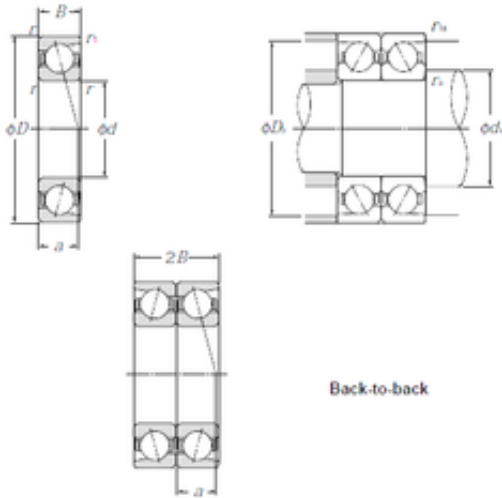

## Bearing de Mexico, S.A.

150 mm x 225 mm x 35 mm CYSD 7030CDB  
angular contact ball bearings

Bearing No. 7030CDB

Size	150x225x35 mm
Bore Diameter	150 mm
Outer Diameter	225 mm
Width	35 mm
d	150 mm
D	225 mm
B	35 mm
C	35 mm
Angle ( ° )	15 °
r min.	2,1 mm
2B	70 mm
Weight	9,64 Kg
Basic dynamic load rating (C)	245 kN
Basic static load rating (C0)	335 kN
(Grease) Lubrication Speed	3300 r/min

7030CDB Bearing 2D drawings and 3D CAD models