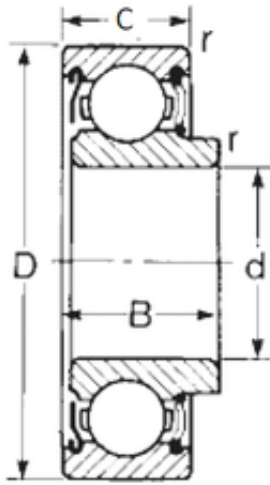

Bearing de Mexico, S.A.

40 mm x 90 mm x 27 mm CYSD 87608 deep groove ball bearings

Bearing No. 87608

Size	40x90x27 mm
Bore Diameter	40 mm
Outer Diameter	90 mm
Width	27 mm
d	40 mm
D	90 mm
B	27 mm
C	23 mm
Weight	0,708 Kg
Basic dynamic load rating (C)	40,75 kN

87608 Bearing 2D drawings and 3D CAD models