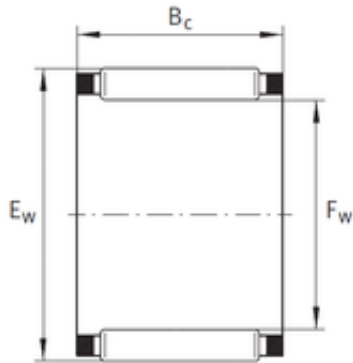

Bearing de Mexico, S.A.

INA K20X24X13 needle roller bearings

Bearing No. K20X24X13

Bore Diameter	20 mm
Outer Diameter	24 mm
Fw	20 mm
Ew	24 mm
Bc	13 mm
Weight	0,009 Kg
Basic dynamic load rating (C)	9,8 kN
Basic static load rating (C0)	14,3 kN
Fatigue load limit (Pu)	1,86
Reference speed	12 800 r/min
Category	Roller Bearings
Inventory	0.0
Manufacturer Name	SCHAEFFLER GROUP
Minimum Buy Quantity	N/A
Weight / Kilogram	0
Product Group	B04144

K20X24X13 Bearing 2D drawings and 3D CAD models