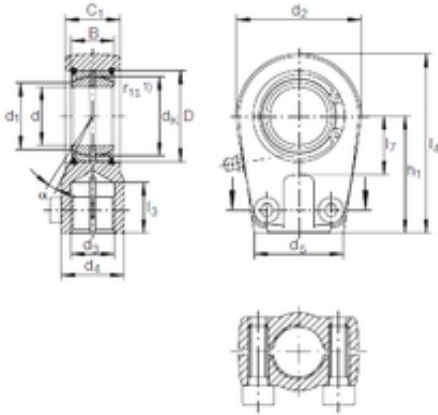

Bearing de Mexico, S.A.

35 mm x 55 mm x 25 mm INA GIHRK 35 DO
plain bearings

Bearing No. GIHRK 35 DO

GIHRK 35 DO Bearing 2D drawings and 3D CAD models

Size	35x55x25 mm
Bore Diameter	35 mm
Outer Diameter	55 mm
Width	25 mm
d	35 mm
D	55 mm
B	25 mm
d1	39,7 mm
d2	78 mm
d4	40 mm
dk	47 mm
h1	70 mm
Thread (G)	M28X1,5