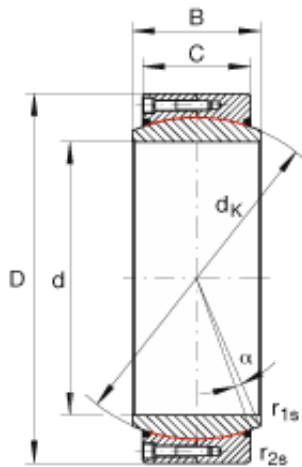

### INA GE500-DW-2RS2 plain bearings

Bearing No. GE500-DW-2RS2

Size	500x670x230 mm
Bore Diameter	500 mm
Outer Diameter	670 mm
Width	230 mm
C	195 mm
$D_{a \min}$	557 mm
$d_{a \max}$	537,8 mm
$d_K$	585 mm
$r_{1s \min}$	2 mm
$r_{2s \min}$	5 mm
$\alpha$ ( ° )	3,6
Weight (kg)	243
$C_r$ (N)	29300000
$C_{Or}$ (N)	48840000
Category	Bearings
Inventory	0.0
Manufacturer Name	SCHAEFFLER GROUP
Minimum Buy Quantity	N/A
Weight / Kilogram	243.5
Product Group	B04264